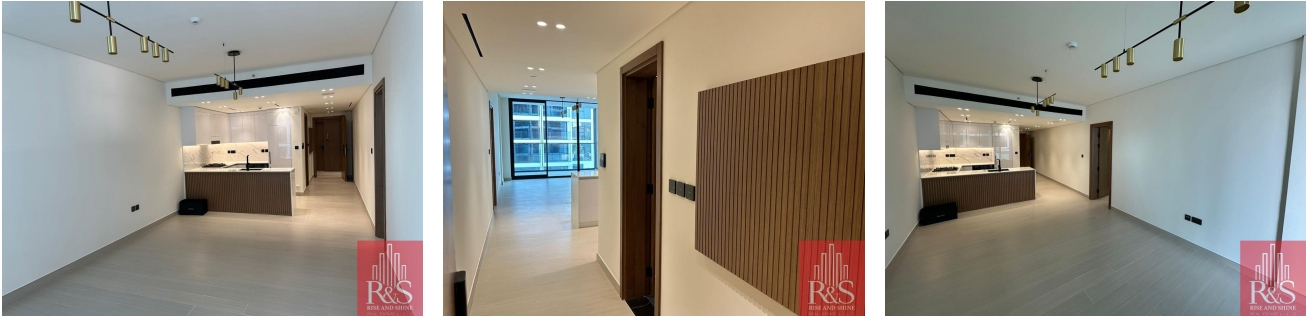

Vacant | Huge Layout | Best Price

Dubai, Jumeirah Village Circle
[25.061465](tel:25.061465), [55.215669](tel:55.215669)

bold8vision@gmail.com

Binghatti Galaxy Tower B

Stylish 1-Bedroom Apartment for Sale in Binghatti Galaxy Managed by Rise and Shine Realty L.L.C

Looking for your perfect home or a smart investment? This ready-to-move-in apartment in Binghatti Galaxy offers the best of modern living, managed by Rise and Shine Realty L.L.C, a trusted name in premium property management across Dubai.

Key Highlights:

Immediate handover move in or rent out right away

Sleek modern design with premium-quality finishes

Prime location close to schools, supermarkets, restaurants, and excellent transport links

Ideal for end-users and investors seeking strong ROI

Viewings available anytime book yours today

Property Details:

1 Bedroom

2 Bathrooms

Size: 817 sq. ft.

Price: Very competitive contact us for details.