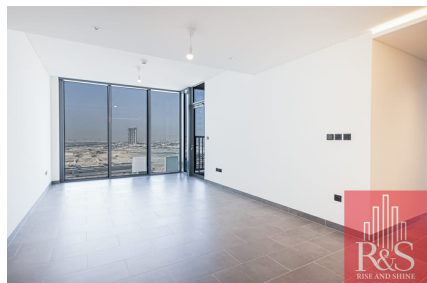

Elegant Apartment Brand New Amenities High Floor

Dubai, Mohammad Bin Rashid City
[25.177097](tel:25.177097), [55.314620](tel:55.314620)

bold8vision@gmail.com

The Crest

Rise and Shine Real Estate proudly presents this stunning **2-bedroom apartment** in the prestigious **Crest Tower C** a perfect blend of modern elegance and waterfront living. This **brand-new high-floor unit** offers exceptional views, premium finishes, and a lifestyle designed for comfort and sophistication.

Property Details:

Spacious layout **1,048 sq. ft.**

2 bright bedrooms + spacious living room

2 stylish bathrooms with high-quality fittings

High floor with panoramic views of the **lagoon and community amenities**

Unfurnished the freedom to design and furnish as you wish

1 dedicated parking space

Handover just completed move-in ready

Building Features:

Elegant lobby with **24/7 concierge and security**

Infinity-style swimming pool overlooking the lagoon