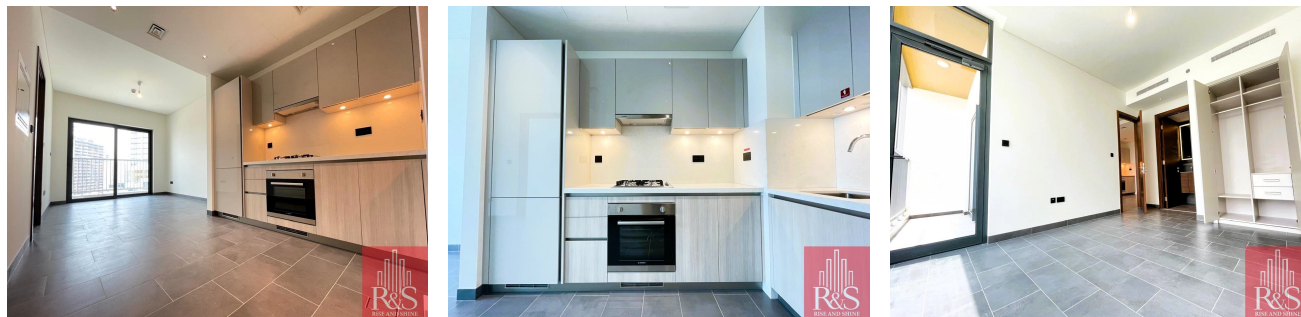

Brand New Handover I

Crystal Creek View I

1BR

bold8vision@gmail.com

Dubai, Mohammad Bin Rashid City
[25.177097](tel:25.177097), [55.314620](tel:55.314620)

The Crest

Rise and Shine real estate is pleased to offer to you this Brand New Handover 1-bedroom Apartment in a prestigious building of The Crest Tower C, Sobha Hartland, Dubai.

APARTMENT DETAILS: Areas: 511sqft Brand New One Bedroom One Bathroom Built-in Wardrobes Open Fitted Kitchen Unfurnished Balcony Laundry Room High Floor Ready to Move in 1 Designated Parking Space

BUILDING AMENITIES: Shared Swimming Pool Fully Equipped Gym Landscaped Garden & Pathways Children Play Area 24/7 CCTV and Security Health and Fitness Center BBQ Area Shops & Retails

The Crest Tower C is a luxurious residential tower located in The Crest development within Sobha Hartland, which is a prestigious community in Mohammed Bin Rashid City, UAE. The Crest Tower C offers high-end apartments with stunning views and world-class amenities.

Residents of The Crest Tower C have access to a wide range of recreational activities and entertainment options. The Sobha Hartland community itself offers lush green spaces, parks, and jogging tracks for outdoor enthusiasts. Additionally, there are various sports facilities, including tennis courts and swimming pools. The nearby Dubai Canal provides opportunities for leisurely walks and cycling. Residents can also enjoy shopping at the nearby Dubai Mall or explore the vibrant nightlife in Downtown Dubai.

For More Information & Viewing, Please Message or Call Us!