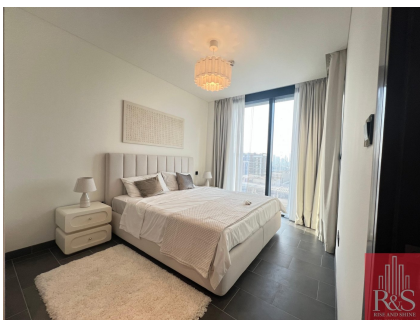

Fully Furnished, Brand New , Burj Khalifa View

Dubai, Mohammad Bin Rashid City
[25.177097](tel:25.177097), [55.314620](tel:55.314620)

bold8vision@gmail.com

The Crest

Step into a realm of refined sophistication where every detail reflects luxury. This meticulously furnished one-bedroom apartment offers a sanctuary of comfort and style, featuring two elegantly appointed bathrooms and a layout that blends functionality with spaciousness.

Located in the heart of Sobha Hartland, with serene waterfront views and seamless urban connectivity Interiors curated with plush, high-end furnishings that combine comfort with contemporary elegance A spacious bedroom with premium finishes, complemented by a sleek en-suite and a second guest bathroom Open-plan living and dining areas bathed in natural light, ideal for both quiet moments and stylish hosting Soft textures, high-quality materials, and a calming color palette create an atmosphere of understated luxury

This residence is more than a home it's a refined lifestyle choice for those who value design, comfort, and location.

Overview

Purpose Rent

Sale Price AED 104,900

Size 572.43 sqft

Bathrooms 2

Contact Details