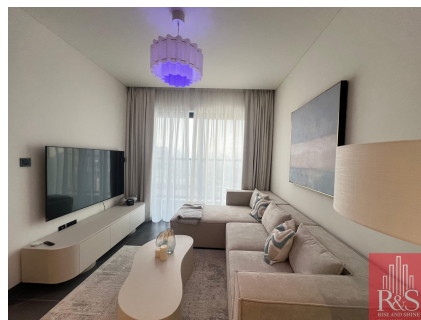

Fully Furnished, Brand New , Burj Khalifa View

Dubai, Mohammad Bin Rashid City
[25.177097](tel:25.177097), [55.314620](tel:55.314620)

bold8vision@gmail.com

The Crest

Step into a realm of refined sophistication where every detail reflects luxury. This meticulously furnished one-bedroom apartment offers a sanctuary of comfort and style, featuring two elegantly appointed bathrooms and a layout that blends functionality with spaciousness.

Located in the heart of Sobha Hartland, with serene waterfront views and seamless urban connectivity Interiors curated with plush, high-end furnishings that combine comfort with contemporary elegance A spacious bedroom with premium finishes, complemented by a sleek en-suite and a second guest bathroom Open-plan living and dining areas bathed in natural light, ideal for both quiet moments and stylish hosting Soft textures, high-quality materials, and a calming color palette create an atmosphere of understated luxury

This residence is more than a home it's a refined lifestyle choice for those who value design, comfort, and location.

Overview

Purpose Rent

Sale Price AED 104,900

Size 572.43 sqft

Bathrooms 2

Contact Details