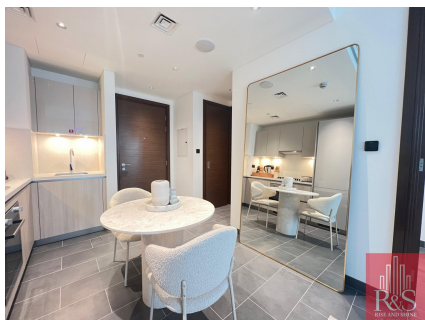

Fully Furnished, Brand New , Burj Khalifa View

Dubai, Mohammad Bin Rashid City
[25.177097](tel:25.177097), [55.314620](tel:55.314620)

bold8vision@gmail.com

The Crest

Step into a realm of refined sophistication where every detail reflects luxury. This meticulously furnished one-bedroom apartment offers a sanctuary of comfort and style, featuring two elegantly appointed bathrooms and a layout that blends functionality with spaciousness.

Located in the heart of Sobha Hartland, with serene waterfront views and seamless urban connectivity Interiors curated with plush, high-end furnishings that combine comfort with contemporary elegance A spacious bedroom with premium finishes, complemented by a sleek en-suite and a second guest bathroom Open-plan living and dining areas bathed in natural light, ideal for both quiet moments and stylish hosting Soft textures, high-quality materials, and a calming color palette create an atmosphere of understated luxury

This residence is more than a home it's a refined lifestyle choice for those who value design, comfort, and location.

Overview

Purpose Rent

Sale Price AED 104,900

Size 572.43 sqft

Bathrooms 2

Contact Details