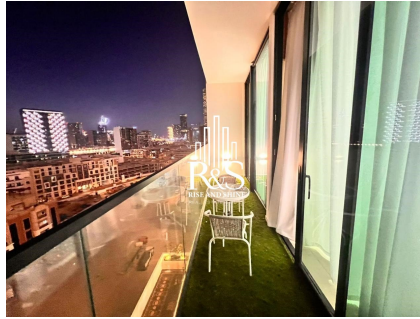

Avilable With Furnshed I Best Price I Nice

Dubai, Jumeirah Village Circle
[25.047626](tel:25.047626), [55.210595](tel:55.210595)

bold8vision@gmail.com

Binghatti Venus

Ultra-Luxury Apartment for Rent in Binghatti Venus JVC

Step into a world of elegance and contemporary sophistication at Binghatti Venus, where iconic architecture meets elevated urban living. This exceptional residence is thoughtfully designed to deliver a seamless blend of luxury, comfort, and modern aesthetics in one of Dubai's most sought-after communities.

Property Highlights:

Striking modern layout with premium finishes throughout

Floor-to-ceiling windows maximizing natural light

Open-plan living space designed for comfort and style

Sleek, fully fitted kitchen with high-end cabinetry

Built-in wardrobes offering smart storage solutions

Private balcony with stunning open views

Exclusive Amenities:

Resort-style swimming pool

State-of-the-art fitness center

Dedicated children's play area

24/7 security and concierge services