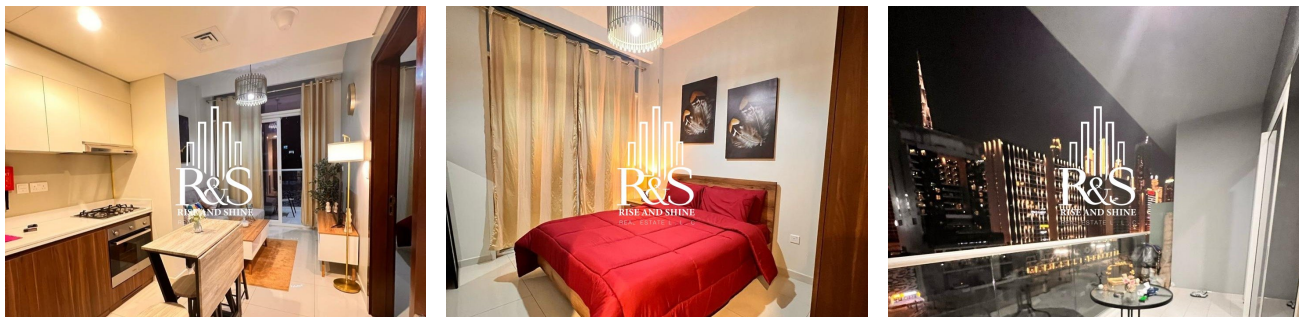

Burj Khalifa View I Furnished I Vacant 1st Feb

bold8vision@gmail.com

Dubai, Business Bay
[25.186682](tel:25.186682), [55.282568](tel:55.282568)

Vera Residence

Vera Residences is a distinguished tower, designed to create a solid impression with its elegant finishing and interiors. The project caters to different residents by offering a mix of studio, 1–2 bedroom apartments, with the finest amenities and comfort. Each of the residences here offers striking views from the window and a meaningful vibrant lifestyle. Being tucked at Business Bay, it is one of the most sought-after addresses in Dubai, with the enchanting Burj Khalifa tucked right near you. Damac Vera Residences, a 30–storey tower provides world–class convenience with security and leisure option being taken care. PROPERTY DETAILS: 01 Bedroom Apartment 01 Bathroom Area: 474 sq. ft. Spacious Balcony Fully Fitted Kitchen Allocated Parking Space PROPERTY FEATURES: Landscaped garden Swimming pool with a seating area Equipped gym Children's playground Restaurant and Caffe Barbecue area Concierge services Security and video surveillance Car parking Rise and Shine Realty , is a premier real estate in Dubai. With a keen regional focus and a national outlook, we collaborate closely with clients to tailor solutions to their unique needs. Our extensive portfolio offers diverse options for both living and investing. We are passionate about real estate and believe in its transformative power. Backed by decades of experience, we guide clients with meticulous due diligence to ensure strategic and profitable investments. Trust us to turn your real estate aspirations into tangible realities!

Overview

Purpose Rent

Sale Price AED 89,900

Size 474 sqft

Bathrooms 1

Contact Details

bold8vision@gmail.com

riserealtydxb.com