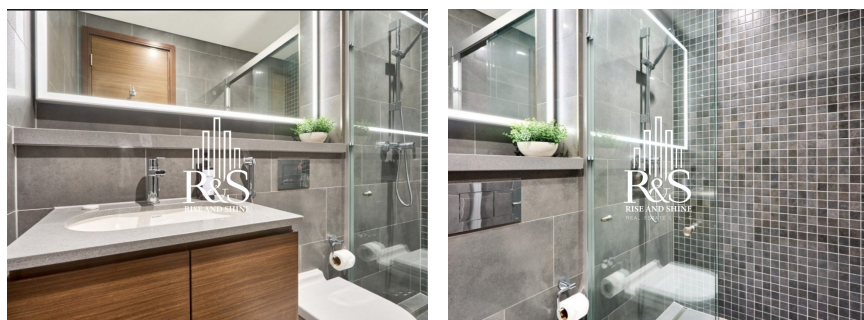

12Cheques IStylish Furnished 1BR I Community View

Dubai, Mohammad Bin Rashid City
[25.177097](tel:25.177097), [55.314596](tel:55.314596)

riserealtydxb@gmail.com

The Crest Tower A

Rise & Shine Realty welcomes this brand new, exquisite 1-bedroom apartment in the prestigious Sobha Hartland The Crest Tower B to the market, offering unparalleled luxury and sophistication. This spacious residence features 2 bathrooms, ensuring privacy and convenience for all occupants. The Crest A, is a brand new residence tower by Sobha, a luxurious waterfront community along Dubai Canal. Developed by Sobha Group, this project offers high-end residential apartments with premium amenities and stunning views of the city skyline and water.

Key Features:– 1 spacious bedroom with premium finishes– 2 well-appointed bathrooms, including a powder room– Stunning waterfront & lagoon views from the living areas– Fully fitted kitchen with high-quality appliances– 1 dedicated parking spaces– Prime location in the sought-after Sobha Hartland community