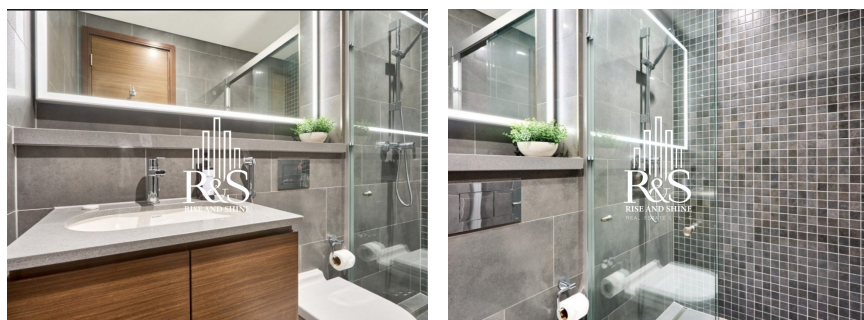

12Cheques IStylish Furnished 1BR I Community View

Dubai, Mohammad Bin Rashid City
[25.177097](tel:25.177097), [55.314596](tel:55.314596)

bold8vision@gmail.com

The Crest Tower A

Rise & Shine Realty welcomes this brand new, exquisite 1-bedroom apartment in the prestigious Sobha Hartland The Crest Tower B to the market, offering unparalleled luxury and sophistication. This spacious residence features 2 bathrooms, ensuring privacy and convenience for all occupants. The Crest A, is a brand new residence tower by Sobha, a luxurious waterfront community along Dubai Canal. Developed by Sobha Group, this project offers high-end residential apartments with premium amenities and stunning views of the city skyline and water.

Key Features:– 1 spacious bedroom with premium finishes– 2 well-appointed bathrooms, including a powder room– Stunning waterfront & lagoon views from the living areas– Fully fitted kitchen with high-quality appliances– 1 dedicated parking spaces– Prime location in the sought-after Sobha Hartland community