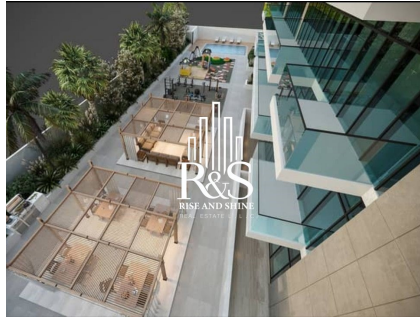

## Violet Tower

RISE AND SHINE is pleased to offer this Studio Apartment in **Violet Tower at JVC** Experience urban luxury at its finest with **Violet Tower at JVC**, a new development by **Dubai Investments** offering premium studios, 1 & 2-bedroom apartments. With its sleek architecture and modern design boasting 27 residential floors, it stands as a beacon of sophistication amidst the bustling cityscape. Each residence is thoughtfully designed to maximize space and comfort, featuring high-end finishes and panoramic views of the vibrant surroundings. **PROPERTY DETAILS:**– Studio Apartment– 1 Bathroom– Area 390sqft. – Semi Furnished– Built in Wardrobe– Balcony– Covered Parking– Kid's Play Area– Shared Swimming Pool **Violet Tower** is a modern residential building offering comfortable and well-designed apartments in a convenient location. The tower features contemporary architecture, spacious layouts, and quality finishes, making it an ideal choice for families and professionals. Residents enjoy easy access to nearby amenities, including supermarkets, schools, restaurants, and public transportation. Violet Tower provides a pleasant living environment with essential facilities and a well-maintained community.