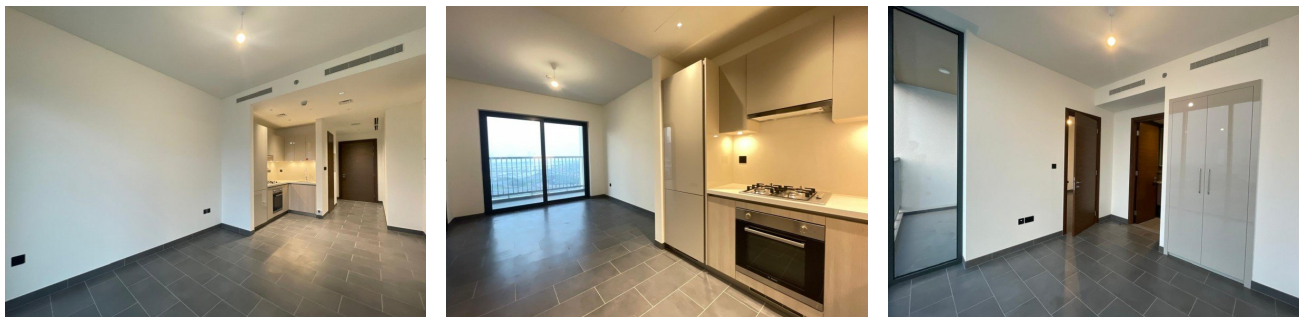

Crest Tower B- 1Bed

Elevating Modern Lifestyle

bold8vision@gmail.com

Dubai, Mohammad Bin Rashid City
[25.192713, 55.315226](#)

The Crest Tower B

Step into elegance and comfort with this luxuriously unfurnished 1 Bedroom + Study apartment in the prestigious Crest Tower B by Sobha Realty. Designed for modern living, this home combines world-class interiors, breathtaking Burj Khalifa views, and the serene lifestyle of Sobha Hartland one of Dubais most sought-after communities. **Property Highlights:** Fully Furnished with premium-quality furniture & dcor 1 Bedroom + Study | 2 Bathrooms BUA: 694.33 Sq. Ft. View: Iconic Burj Khalifa & Community View Rent: AED 114900**Apartment Features:** Spacious open-plan living and dining area with elegant finishes Large floor-to-ceiling windows allowing abundant natural light Fully fitted modern kitchen with high-end built-in appliances Stylish en-suite master bedroom with ample wardrobe space Dedicated study area ideal for home office or guest room 2 well-designed washrooms with top-quality fittings Private balcony with stunning panoramic views**Building & Community Amenities:** Infinity-edge swimming pool overlooking the lagoon Fully equipped gym & wellness facilities Landscaped gardens and childrens play area Elegant lobby with 24-hour concierge & security Covered parking for residents and visitors Direct access to waterfront promenade and retail outlets Walking distance to International Schools & Parks**Location Benefits:** 10 mins to Downtown Dubai & Burj Khalifa 5 mins to Meydan One Mall 15 mins to Dubai International Airport Easy access to Business Bay & DIFC

Overview

Purpose Rent

Sale Price AED 114,900

Size 694 sqft

Bathrooms 2

Contact Details

bold8vision@gmail.com

riserealtydxb.com