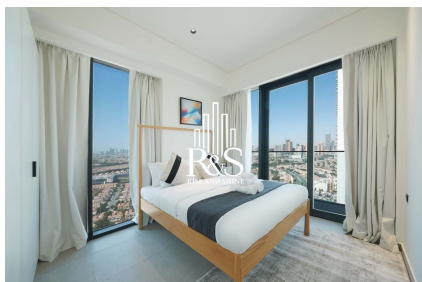

# Amazing View | Great Amenities | New

Dubai, Jumeirah Village Triangle  
[25.040995](tel:25.040995), [55.185611](tel:55.185611)

[bold8vision@gmail.com](mailto:bold8vision@gmail.com)

### Modern Charm | Spacious 2BR | Ready to Move | The Community JVT

Step into a home that blends comfort, modern vibes, and a lively community feel. This stylish **2-bedroom apartment** in The Community JVT welcomes you with a bright layout, chic interiors, and a cozy living area perfect for relaxing or hosting. The open kitchen adds a contemporary touch, while the private balcony gives you the ideal spot to unwind.

Enjoy resort-style amenities a refreshing pool, a fully equipped gym, and vibrant social spaces. Located