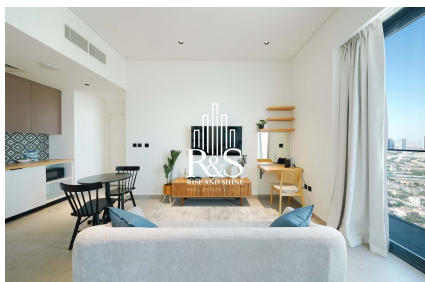

Amazing View | Great Amenities | New

Dubai, Jumeirah Village Triangle
[25.040995](tel:25.040995), [55.185611](tel:55.185611)

bold8vision@gmail.com