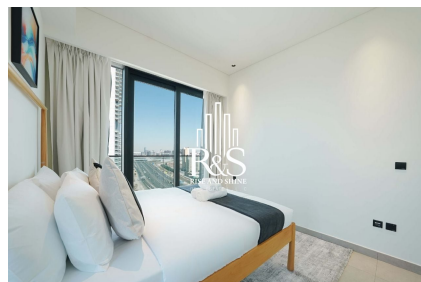

# Amazing View | Great Amenities | New

Dubai, Jumeirah Village Triangle  
[25.040995](tel:25.040995), [55.185611](tel:55.185611)

[bold8vision@gmail.com](mailto:bold8vision@gmail.com)

### Modern Charm | Spacious 2BR | Ready to Move | The Community JVT

Step into a home that blends comfort, modern vibes, and a lively community feel. This stylish **2-bedroom apartment** in The Community JVT welcomes you with a bright layout, chic interiors, and a cozy living area perfect for relaxing or hosting. The open kitchen adds a contemporary touch, while the private balcony gives you the ideal spot to unwind.

Enjoy resort-style amenities a refreshing pool, a fully equipped gym, and vibrant social spaces. Located