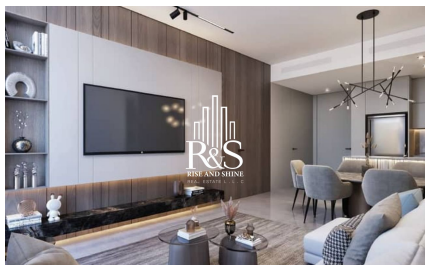

Modern Elegance Meets Nature Samana Barari Views

Dubai, Majan
[25.091844](tel:25.091844), [55.317361](tel:55.317361)

riserealtydxb@gmail.com

Samana Barari Views

Discover Majan New Icon of Modern Living Samana Barari Views

Samana Barai View is a serene vantage point known for its wide-open horizons, gentle breezes, and breathtaking natural scenery. Perched above rolling hills and lush green landscapes, it offers a peaceful escape from everyday noise and a perfect place to slow down and reconnect with nature. As the sun rises or sets, the sky transforms into vibrant shades of gold, pink, and orange, casting a warm glow over the entire valley below.

Whether you're visiting for quiet reflection, photography, or simply to enjoy the beauty of the outdoors, Samana Barai View provides a refreshing blend of tranquility and panoramic charm making it a memorable spot for travelers and locals alike.

Overview

Purpose Sale

Sale Price AED 699,999

Size 411 sqft

Bathrooms 1