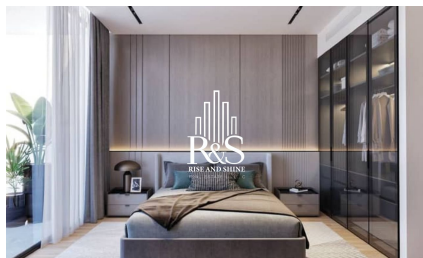

Modern Elegance Meets Nature Samana Barari Views

Dubai, Majan
[25.091844](tel:25.091844), [55.317361](tel:55.317361)

riserealtydxb@gmail.com

Samana Barari Views

Discover Majan New Icon of Modern Living Samana Barari Views

Samana Barai View is a serene vantage point known for its wide-open horizons, gentle breezes, and breathtaking natural scenery. Perched above rolling hills and lush green landscapes, it offers a peaceful escape from everyday noise and a perfect place to slow down and reconnect with nature. As the sun rises or sets, the sky transforms into vibrant shades of gold, pink, and orange, casting a warm glow over the entire valley below.