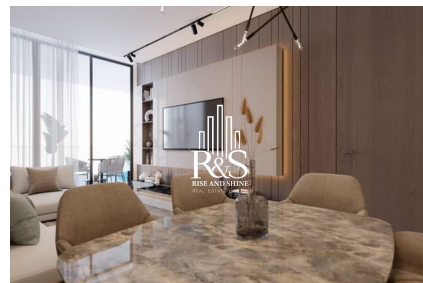

Modern Elegance Meets Nature Samana Barari Views

Dubai, Majan
[25.091844](tel:25.091844), [55.317361](tel:55.317361)

riserealtydxb@gmail.com

Samana Barari Views

Discover Majan New Icon of Modern Living Samana Barari Views

Samana Barai View is a serene vantage point known for its wide-open horizons, gentle breezes, and breathtaking natural scenery. Perched above rolling hills and lush green landscapes, it offers a peaceful escape from everyday noise and a perfect place to slow down and reconnect with nature. As the sun rises or sets, the sky transforms into vibrant shades of gold, pink, and orange, casting a warm glow over the entire valley below.

Whether you're visiting for quiet reflection, photography, or simply to enjoy the beauty of the outdoors, Samana Barai View provides a refreshing blend of tranquility and panoramic charm making it a memorable spot for travelers and locals alike.

Overview

Purpose Sale

Sale Price AED 699,999

Size 411 sqft

Bathrooms 1