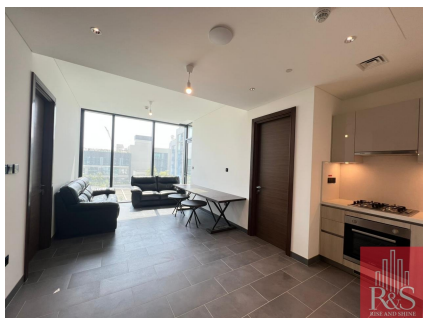

/2chqueshes/ the Crest Tower B/ by Sobha

Dubai, Mohammad Bin Rashid City
[25.177097](tel:25.177097), [55.314620](tel:55.314620)

bold8vision@gmail.com

The Crest

The Crest Tower by Sobha Waterfront Living at Its Finest

Experience elevated luxury at **The Crest Tower**, a stunning residential development by **Sobha Realty** in the heart of **Sobha Hartland, MBR City**. Overlooking the **Crystal Lagoon** and surrounded by lush greenery, The Crest combines **Caribbean-inspired architecture** with **modern sophistication**, offering residents a lifestyle of elegance and serenity.

Every apartment is thoughtfully designed with **spacious layouts, premium finishes**, and **floor-to-ceiling windows** that flood the interiors with natural light and capture panoramic views of **Downtown Dubai, Ras Al Khor Wildlife Sanctuary**, and the **lagoon waterfront**.

Key Features:

1, 2 & 3-bedroom apartments with high-end finishing

Floor-to-ceiling glass panels offering stunning lagoon and skyline views

Open-plan layouts with elegant interiors and natural tones

Balconies with scenic community and water views

Smart home features (select units)

Amenities & Facilities:

Crystal Lagoon with boardwalk and beach access

Infinity swimming pools and sun decks