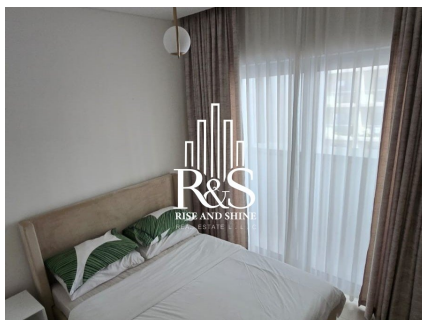

Fully Furnished | Vacant | Pool view

Dubai, Mohammad Bin Rashid City
[25.185170](tel:25.185170), [55.247581](tel:55.247581)

riserealtydxb@gmail.com

Sobha Creek Vistas Reserve

1-Bedroom Apartment for Rent | Sobha Creek Vistas Reserve, Sobha Hartland, MBR City

Apartment Features: Spacious bedroom with built-in wardrobes Bright living area with balcony overlooking the community Modern bathroom with premium finishes Unfurnished kitchen Central air conditioning Covered parking

Building Amenities: Swimming pool and fully equipped gym Landscaped gardens and walking paths Childrens play area 24/7 security with CCTV Fast elevators

Location Highlights: Close to schools, supermarkets, and restaurants Easy access to Downtown Dubai and major highways

Experience modern comfort and luxury living. Ready to move in! Contact Rise and Shine Real Estate to schedule a viewing today.

Overview

Purpose Rent
Bathrooms 1

Sale Price AED 82,900

Size 492 sqft