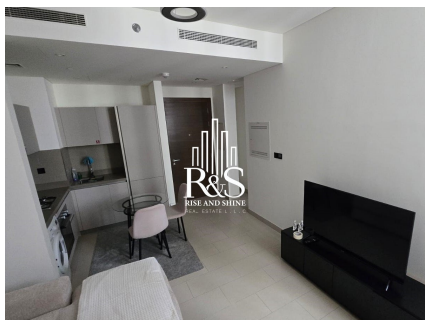

Fully Furnished | Vacant | Pool view

Dubai, Mohammad Bin Rashid City
[25.185170](tel:25.185170), [55.247581](tel:55.247581)

riserealtydxb@gmail.com

Sobha Creek Vistas Reserve

1-Bedroom Apartment for Rent | Sobha Creek Vistas Reserve, Sobha Hartland, MBR City

Apartment Features: Spacious bedroom with built-in wardrobes Bright living area with balcony overlooking the community Modern bathroom with premium finishes Unfurnished kitchen Central air conditioning Covered parking

Building Amenities: Swimming pool and fully equipped gym Landscaped gardens and walking paths Childrens play area 24/7 security with CCTV Fast elevators

Location Highlights: Close to schools, supermarkets, and restaurants Easy access to Downtown Dubai and major highways

Experience modern comfort and luxury living. Ready to move in! Contact Rise and Shine Real Estate to schedule a viewing today.

Overview

Purpose Rent
Bathrooms 1

Sale Price AED 82,900

Size 492 sqft